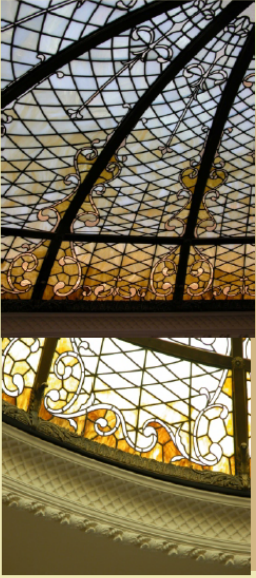

ROTUNDA DOME

TIFFANY
STAINED GLASS, LTD.

© TSG 2006

www.tiffanystainedglass.com