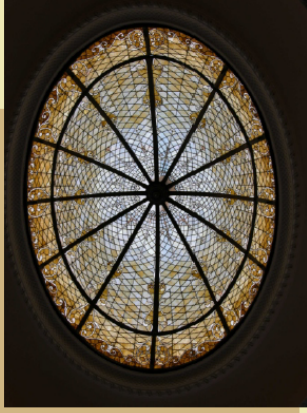

ROTUNDA DOME

TIFFANY
STAINED GLASS, LTD.

© TSG 2006

www.tiffanystainedglass.com