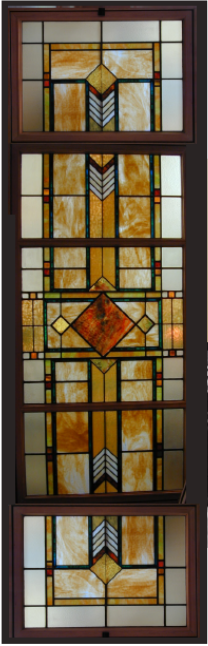

## Illuminated Skylights

Illuminated Skylight Panels in the Prairie Style feature three separate stained glass panels set into a shallow light box frame. Each panel is latched and utilizes a hydraulic damper to gently lower the heavy panels for maintenance.